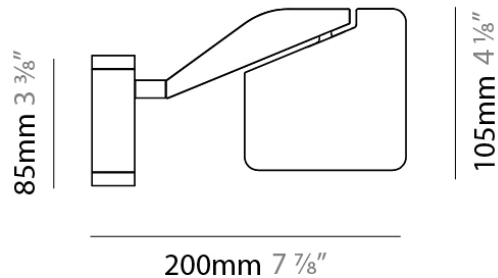

JACKIE SURFACE

D83410-BLK

PROJECT

TYPE

NOTES

QUANTITY

DATE

GENERAL

Series: Jackie

Brand: Panzeri

Division: Design

Mounting Type: Surface

Mounting Location: Wall

Subcategory: Task

PHYSICAL

Shape: Abstract

Length (mm): 105

Length (in): 4 1/8"

Width (mm): 105

Width (in): 4 1/8"

Height (mm): 105

Height (in): 4 1/8"

Extension (mm): 200

Extension (in): 7 7/8"

Light Distribution: Adjustable / Direct

Weight (kg): 0.525

Weight (lbs): 1.157

Diffuser: Acrylic - satin finish

Fixture Material: Aluminum Die Cast

ELECTRICAL

Input Wattage Range: 10 - 19 W

Lamp Type: LED

Input Wattage (W): 10

Total Output Wattage (W): 8

Dimming: 5-Step Touch Dimming

Driver Included: Yes

Driver Location: Integrated

Driver Type: Constant Current - 120Vac

Driver Class: Class 2

Input Voltage (V): 120

Output Voltage (V): 24

LED

Number of LEDs: 1

Color Temperature (°K): 3000

Max. Delivered Lumen (lm): 526

Nominal Lumen (lm): 600

CRI: >90 CRI

Efficiency (%): 87.667

Efficacy (lm/w): 52.6

Lamp Life (hrs): 50000

OPTICAL

Optic°: Diffused

RATINGS AND CERTIFICATIONS

Certified By: CSA Certified to UL and CSA Standards

IP rating: IP40